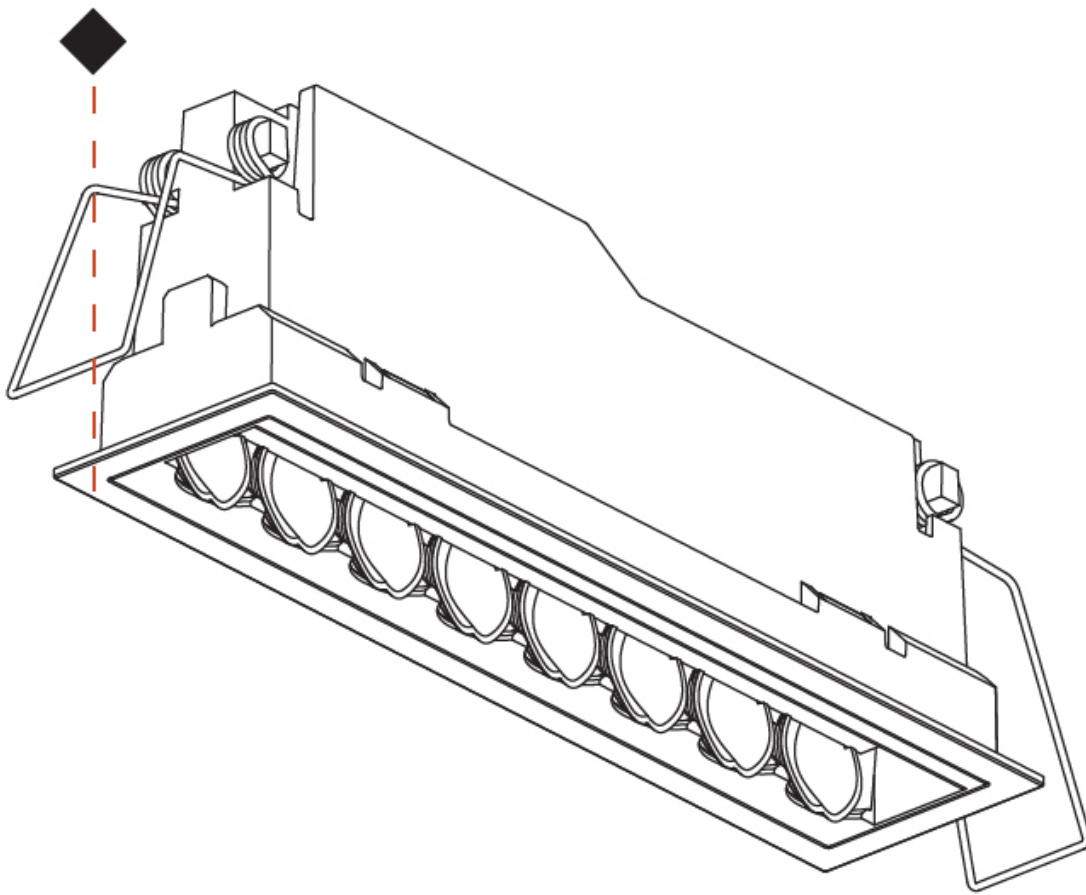

MAGIQ HOLLOW WALLWASH KORONA RECESSED

A35584-

PROJECT	_____
TYPE	_____
SPECIFIER	_____
QUANTITY	_____
DATE	_____