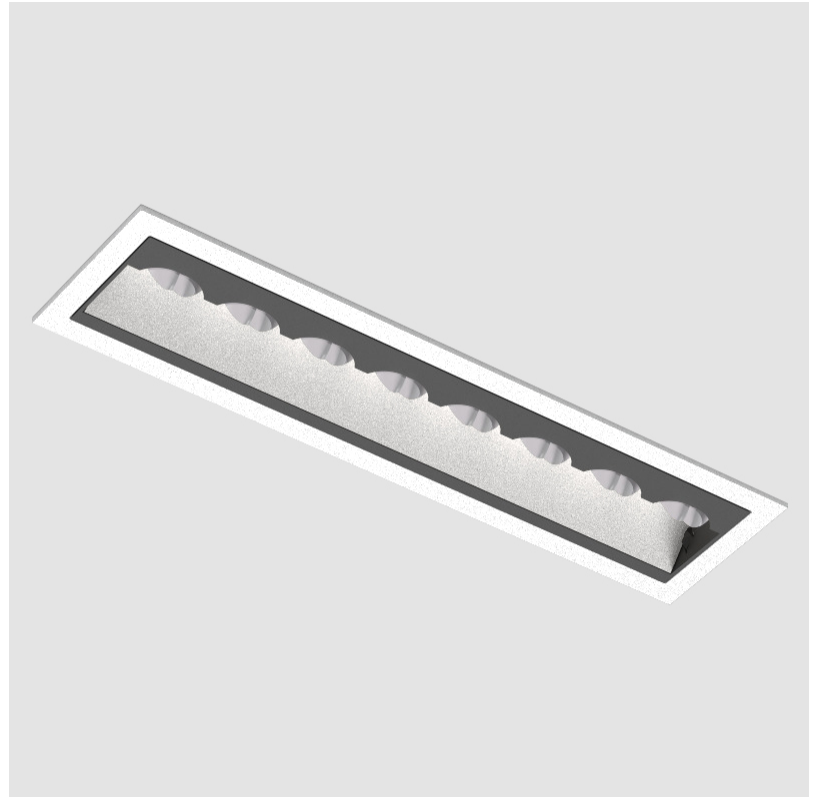

GENERAL

Series: Magiq Hollow Wallwash
Subseries: Magiq Hollow Wallwash Korona
Brand: Prolicht
Division: Architectural
Mounting Type: Recessed
Mounting Location: Ceiling
Subcategory: Wallwash

PHYSICAL

Shape: Rectangle
Length (mm): 177
Length (in): 6 ¹⁵/₁₆
Width (mm): 45
Width (in): 1 ³/₄
Height (mm): 64
Height (in): 2 ¹/₂
Ceiling Thickness (mm): 5 - 30
Min. Recessing Depth (mm): 100
Min. Recessing Depth (in): 3 ¹⁵/₁₆
Light Distribution: Downlight
Weight (kg): 0.395
Weight (lbs): 0.87
Fixture Finish: SSR / BKV / CWI / CRY / HAB / UFT / ITA / RUA / FTG / MYG / LOD / PUS / FRO / FUP / KIA / POP / BLS / SPG / MEY / GOH / GUM / CHC / COM / ABZ / JAG / OBR / MOS / ROR
Holder Finish: WHI / BLK
Fixture Material: Aluminum Die Cast

ELECTRICAL

Lamp Type: LED (Zhaga Standard)
Input Wattage (W): 19
Total Output Wattage (W): 17.2
Dimming: Tri-Mode (Non-Dimming and Phase Dimming (120Vac only) and 0-10V Dimming)
Driver Included: No
Driver Location: Remote
Driver Type: Constant Current - Universal
Driver Class: Class 2
Input Voltage (V): 120 - 277
Constant Current (MA): 700

LED

Number of LEDs: 8
Color Temperature (°K): 2700 / 3000 / 3500 / 4000
Max. Delivered Lumen (lm): 1110 / 1180 / 1323 / 1350
CRI: >90 CRI
Efficiency (%): 82.3
Lamp Life (hrs): 50000

OPTICAL

RATINGS AND CERTIFICATIONS

Certified By: CSA Certified to UL and CSA Standards
IP rating: IP20