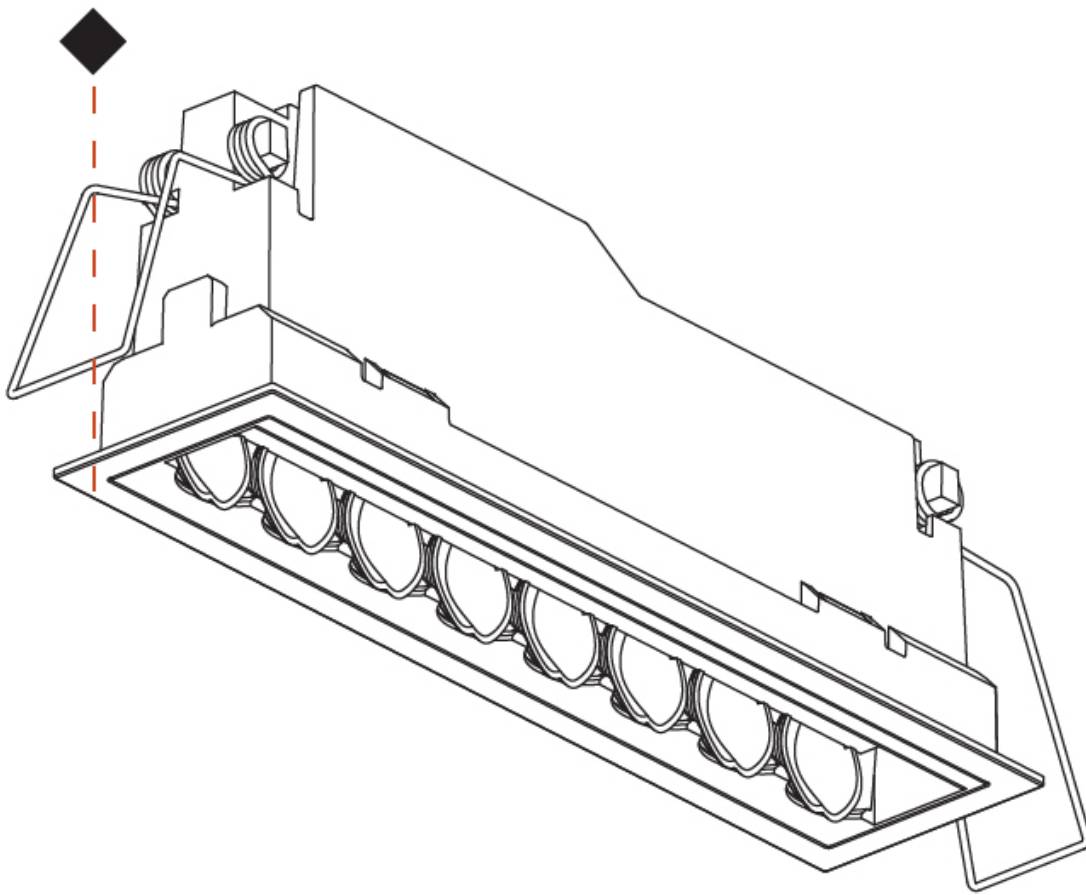

MAGIQ HOLLOW WALLWASH RECESSED

A35582-

PROJECT	_____
TYPE	_____
SPECIFIER	_____
QUANTITY	_____
DATE	_____

A