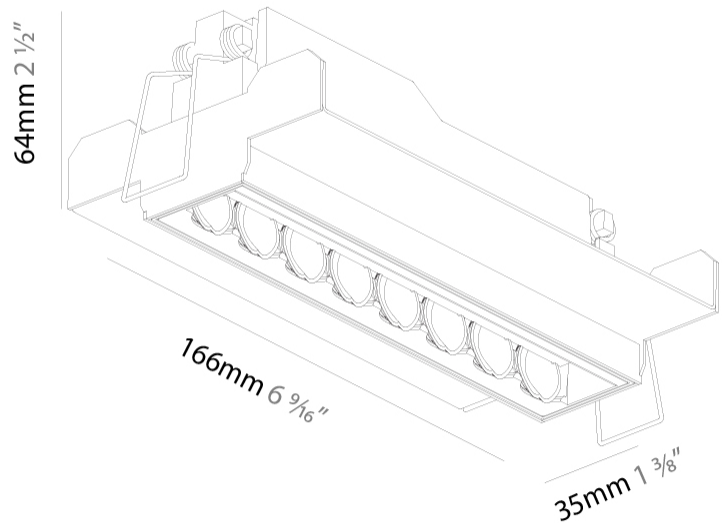

GENERAL

Series: Magiq Hollow Wallwash
 Brand: Prolicht
 Division: Architectural
 Mounting Type: Trimless
 Mounting Location: Ceiling
 Subcategory: Wallwash

PHYSICAL

Shape: Rectangle
 Length (mm): 166
 Length (in): 6 ⁹/₁₆
 Width (mm): 35
 Width (in): 1 ³/₈
 Height (mm): 64
 Height (in): 2 ¹/₂
 Ceiling Thickness (mm): 12.5
 Ceiling Thickness (in): 1/2
 Min. Recessing Depth (mm): 100
 Min. Recessing Depth (in): 3 ¹⁵/₁₆
 Light Distribution: Asymmetric
 Weight (kg): 0.525
 Weight (lbs): 1.16
 Holder Finish: WHI / BLK
 Fixture Material: Aluminum Die Cast
 Cut-out Measurements: 173mm / 6 13/16" x 42mm / 1 5/8"

OPTICAL

Upon Request: Special Beam Angles

RATINGS AND CERTIFICATIONS

Certified By: CSA Certified to UL and CSA Standards
 IP rating: IP20

100mm
3 15/16"

12 1/2 mm
1/2"

173mm x 42mm
6 13/16" x 1 5/8"

MAGIQ HOLLOW WALLWASH TRIMLESS

Shape: Rectangle
 Length (mm): 166
 Length (in): 6 ⁹/₁₆
 Width (mm): 35
 Width (in): 1 ³/₈
 Height (mm): 64
 Height (in): 2 ¹/₂
 Ceiling Thickness (mm): 12.5
 Ceiling Thickness (in): 1/2
 Min. Recessing Depth (mm): 100
 Min. Recessing Depth (in): 3 ¹⁵/₁₆
 Light Distribution: Asymmetric
 Weight (kg): 0.535
 Weight (lbs): 1.18
 Fixture Finish: SSR / BKV / CWI / CRY / HAB / UFT / ITA / RUA / FTG / MYG / LOD / PUS / FRO / FUP / KIA / POP / BLS / SPG / MEY / GOH / GUM / CHC / COM / ABZ / JAG / OBR / MOS / ROR
 Holder Finish: WHI / BLK
 Fixture Material: Aluminum Die Cast
 Cut-out Measurements: 173mm / 6 13/16" x 42mm / 1 5/8"