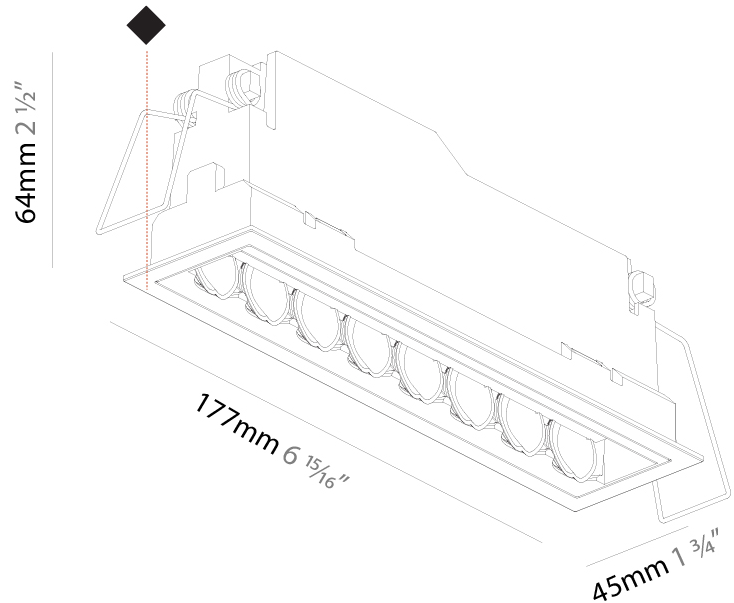

GENERAL

Series: Magiq Hollow Wallwash
Subseries: Magiq Hollow Wallwash
Brand: Prolicht
Division: Architectural
Mounting Type: Recessed
Mounting Location: Ceiling
Subcategory: Wallwash

PHYSICAL

Shape: Rectangle
Length (mm): 177
Length (in): 6 ¹⁵/₁₆
Width (mm): 45
Width (in): 1 ³/₄
Height (mm): 64
Height (in): 2 ¹/₂
Ceiling Thickness (mm): 5 - 30
Ceiling Thickness (in): 1/16 - 1 3/16
Min. Recessing Depth (mm): 100
Min. Recessing Depth (in): 3 ¹⁵/₁₆
Light Distribution: Downlight
Fixture Finish: SSR / BKV / CWI / CRY / HAB / UFT / ITA / RUA / FTG / MYG / LOD / PUS / FRO / FUP / KIA / POP / BLS / SPG / MEY / GOH / GUM / CHC / COM / ABZ / JAG / OBR / MOS / ROR
Fixture Material: Aluminum Die Cast
Cut-out Measurements: 170mm / 6 11/16" x 38mm / 1 1/2"

ELECTRICAL

Lamp Type: LED (Zhaga Standard)
Input Wattage (W): 19
Total Output Wattage (W): 17.2
Dimming: Tri-Mode (Non-Dimming and Phase Dimming (120Vac only) and 0-10V Dimming)
Driver Included: No
Driver Location: Remote
Driver Type: Constant Current - Universal
Driver Class: Class 2
Input Voltage (V): 120 - 277
Constant Current (MA): 700

LED

Number of LEDs: 8
Color Temperature (°K): 2700 / 3000 / 3500 / 4000
Max. Delivered Lumen (lm): 1270 / 1270 / 1513 / 1544
Nominal Lumen (lm): 1492 / 1492 / 1778 / 1814
CRI: >90 CRI
Lamp Life (hrs): 50000

OPTICAL

RATINGS AND CERTIFICATIONS

Certified By: CSA Certified to UL and CSA Standards
IP rating: IP20

100mm
3 15/16"

5 - 30 mm
3/16" - 1 3/16"

170mm x 38mm
6 11/16" x 1 1/2"