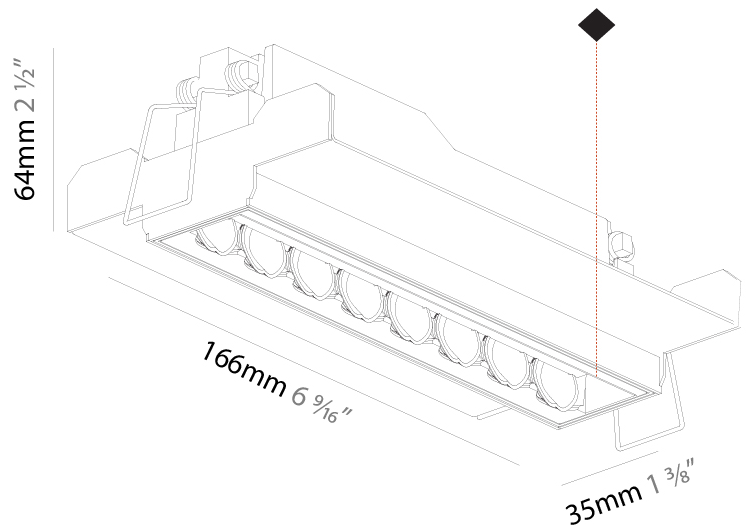

PHYSICAL

Shape: Rectangle
Length (mm): 166
Length (in): 6 ⁹/₁₆
Width (mm): 35
Width (in): 1 ³/₈
Height (mm): 64
Height (in): 2 ¹/₂
Ceiling Thickness (mm): 12.5
Ceiling Thickness (in): 1/2
Min. Recessing Depth (mm): 100
Min. Recessing Depth (in): 3 ¹⁵/₁₆
Light Distribution: Asymmetric
Weight (kg): 0.535
Weight (lbs): 1.18
Fixture Finish: SSR / BKV / CWI / CRY / HAB / UFT / ITA / RUA / FTG / MYG / LOD / PUS / FRO / FUP / KIA / POP / BLS / SPG / MEY / GOH / GUM / CHC / COM / ABZ / JAG / OBR / MOS / ROR
Holder Finish: WHI / BLK
Fixture Material: Aluminum Die Cast
Cut-out Measurements: 173mm / 6 13/16" x 42mm / 1 5/8"

ELECTRICAL

Lamp Type: LED (Zhaga Standard)
Input Wattage (W): 19
Total Output Wattage (W): 17.2
Dimming: Tri-Mode (Non-Dimming and Phase Dimming (120Vac only) and 0-10V Dimming)
Driver Included: No
Driver Location: Recessed Housing
Driver Type: Constant Current - Universal
Driver Class: Class 2
Housing: See components
Input Voltage (V): 120 - 277
Constant Current (MA): 700

LED

Number of LEDs: 8
Color Temperature (°K): 2700 / 3000 / 3500 / 4000
Max. Delivered Lumen (lm): 1270 / 1270 / 1513 / 1544
Nominal Lumen (lm): 1492 / 1492 / 1778 / 1814
CRI: >90 CRI
Lamp Life (hrs): 50000
Upon Request: Special Color Temperature

OPTICAL

Upon Request: Special Beam Angles

RATINGS AND CERTIFICATIONS

Certified By: CSA Certified to UL and CSA Standards

IP rating: IP20
Zaneen Company Inc. © 2024, T 1800-388-3382, F 416-247-9319, www.zaneen.com