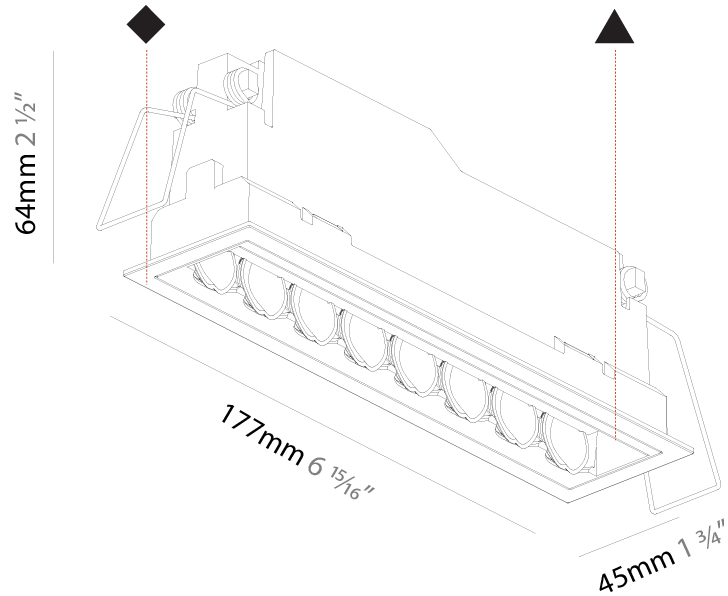

GENERAL

Series: Magiq Hollow Wallwash
Subseries: Magiq Hollow Wallwash Korona
Brand: Prolicht
Division: Architectural
Mounting Type: Recessed
Mounting Location: Ceiling
Subcategory: Wallwash

PHYSICAL

Shape: Rectangle
Length (mm): 177
Length (in): 6 ¹⁵/₁₆
Width (mm): 45
Width (in): 1 ³/₄
Height (mm): 64
Height (in): 2 ¹/₂
Ceiling Thickness (mm): 5 - 30
Min. Recessing Depth (mm): 100
Min. Recessing Depth (in): 3 ¹⁵/₁₆
Light Distribution: Downlight
Weight (kg): 0.395
Weight (lbs): 0.87
Fixture Finish: SSR / BKV / CWI / CRY / HAB / UFT / ITA / RUA / FTG / MYG / LOD / PUS / FRO / FUP / KIA / POP / BLS / SPG / MEY / GOH / GUM / CHC / COM / ABZ / JAG / OBR / MOS / ROR
Holder Finish: WHI / BLK
Fixture Material: Aluminum Die Cast

ELECTRICAL

Lamp Type: LED (Zhaga Standard)
Input Wattage (W): 19
Total Output Wattage (W): 17.2
Dimming: Tri-Mode (Non-Dimming and Phase Dimming (120Vac only) and 0-10V Dimming)
Driver Included: No
Driver Location: Remote
Driver Type: Constant Current - Universal
Driver Class: Class 2
Input Voltage (V): 120 - 277
Constant Current (MA): 700

LED

Number of LEDs: 8
Color Temperature (°K): 2700 / 3000 / 3500 / 4000
Max. Delivered Lumen (lm): 1110 / 1180 / 1323 / 1350
CRI: >90 CRI
Efficiency (%): 82.3
Lamp Life (hrs): 50000

OPTICAL

RATINGS AND CERTIFICATIONS

Certified By: CSA Certified to UL and CSA Standards
IP rating: IP20