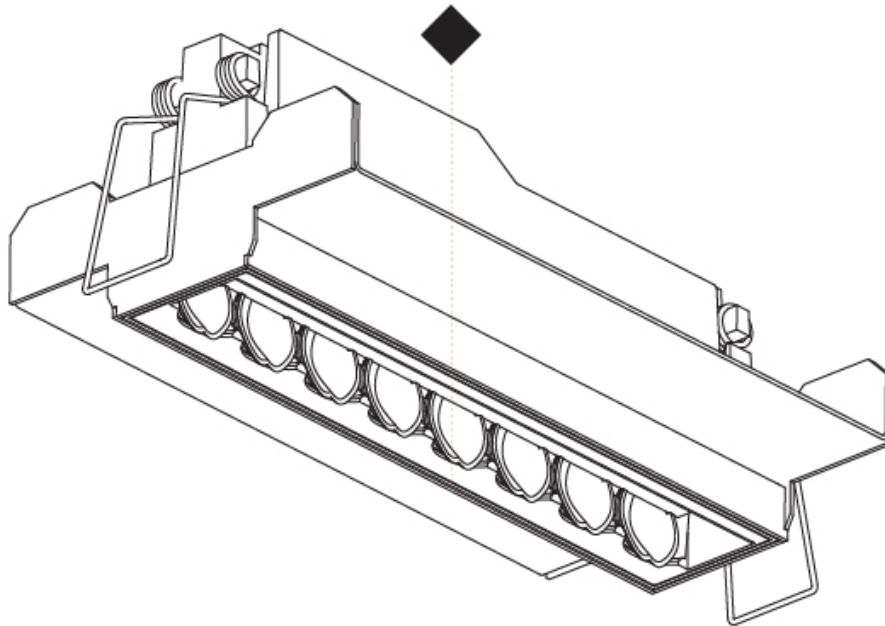

MAGIQ HOLLOW WALLWASH KORONA TRIMLESS

A35579-

PROJECT _____

TYPE _____

SPECIFIER _____

QUANTITY _____

DATE _____

A